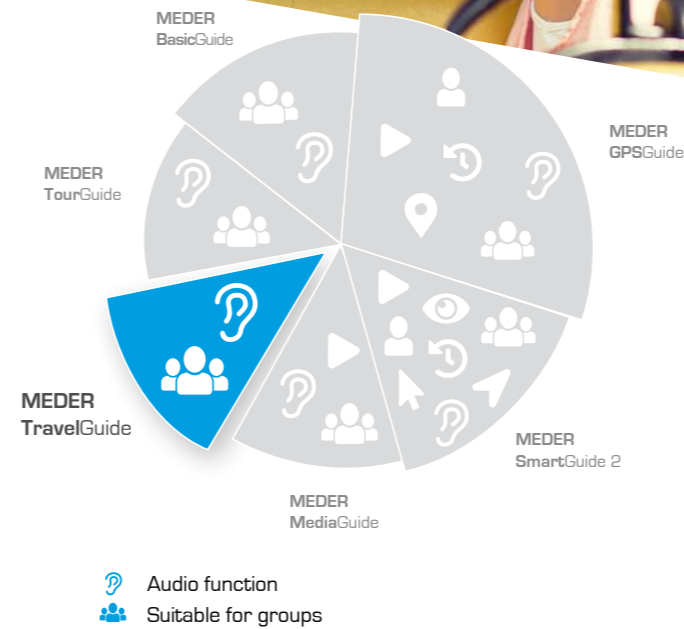

Guided excursions, coach trips or city tours, **MEDER** supports you with its vast know-how and yearlong experience.

Sophisticated communication technology and perfectly adjusted hardware make every trip a lasting experience, for both the organizer and the tourist!

With its **TravelGuide**, **MEDER** presents a robust and uncomplicated group guidance system. Thus, no valuable information is lost and your guests get a flawless tour experience.

Features

First class transmission quality

Multilingual guides - up to 15 channels can be used simultaneously

Noise compensating microphone

Adjustable noise sensitivity

Analog voice transmission

High battery life (up to 35 hours)

Adaptation to corporate design possible

Optical status display

Charging technology customizable

Power supply via standard AA batteries or rechargeable batteries

Individual design options

Manual channel setting via rotary switch

MEDER TravelGuide